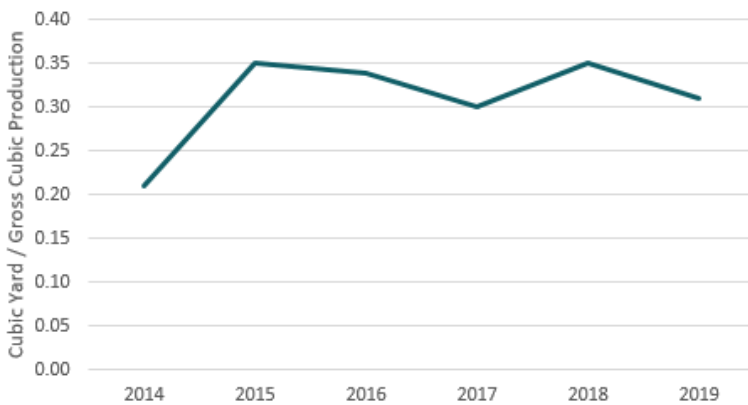

## Solid Waste

Coldspring aims to decrease the amount of waste that goes to landfill at all stages of our products value chain under our control.

Main Campus Solid Waste

Charcoal Solid Waste

Mesabi Solid Waste