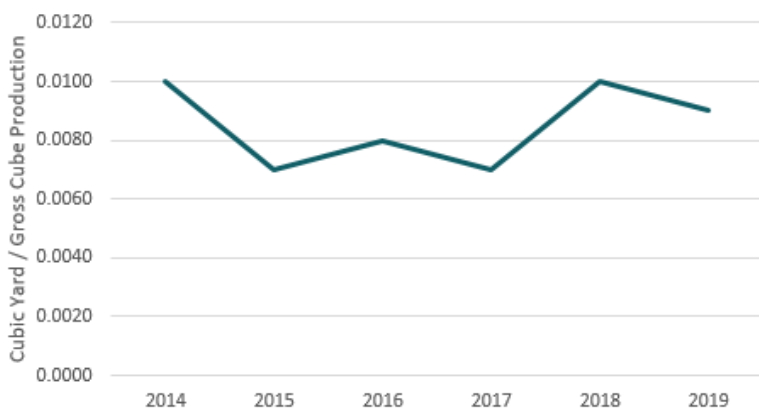

Milbank Solid Waste

Excess Process Material

All excess process material is either sold or used onsite, nothing leaves the site to go to a landfill.