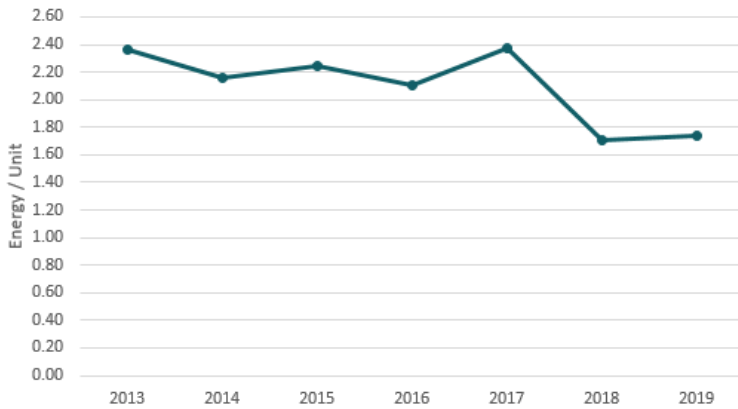

Mesabi Total Energy (kWh)