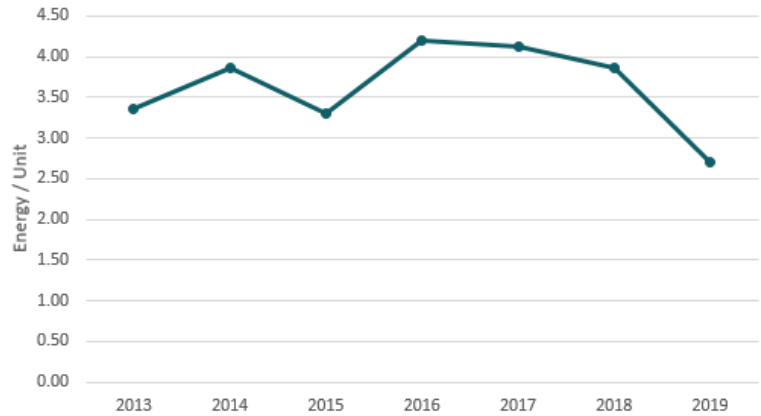

Charcoal Total Energy (kWh)