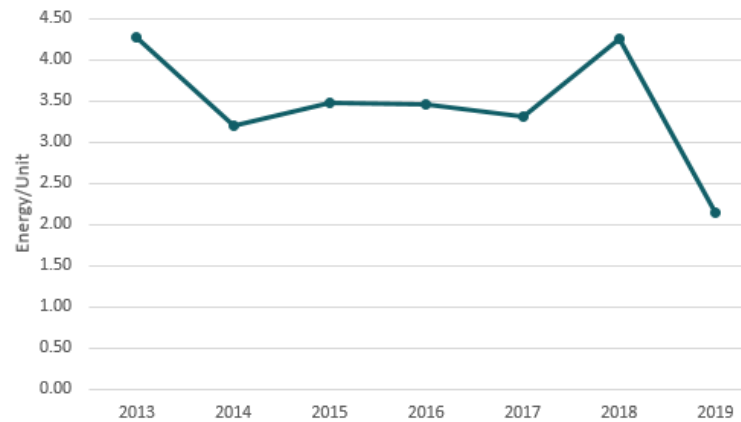

Rockville Total Energy (kWh)