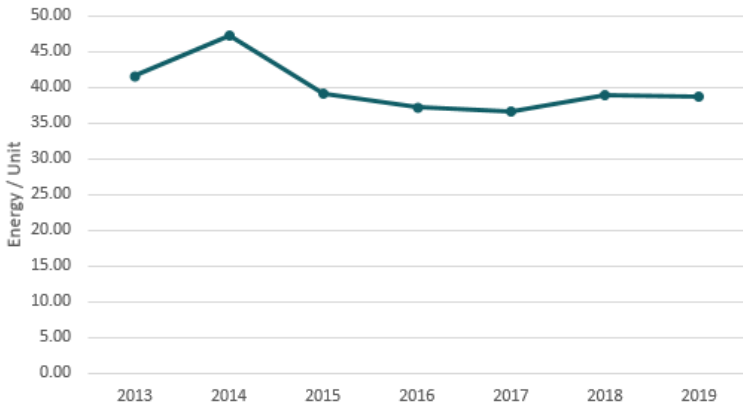

Corporate Sustainability Report

Energy

Coldspring is focused on improving energy efficiency and has put in place a corporate goal to reduce our energy consumption by 2% each year.

Main Campus Total Energy (kWh)