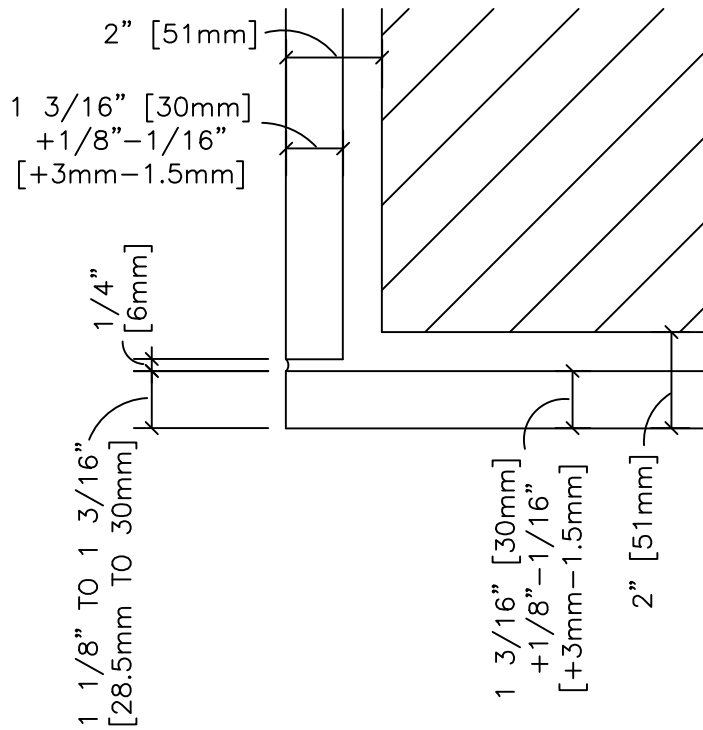

BUTT CORNER 13/16" +1/8" - 1/16" [20mm +3mm - 1.5mm]

BUTT CORNER 1 3/16" +1/8" - 1/16" [30mm +3mm - 1.5mm]

DESCRIPTION:

OUTSIDE BUTT CORNER
20mm AND 30mm

SCALE:

3" = 1'-0"

DRAWN BY:

LB/KM