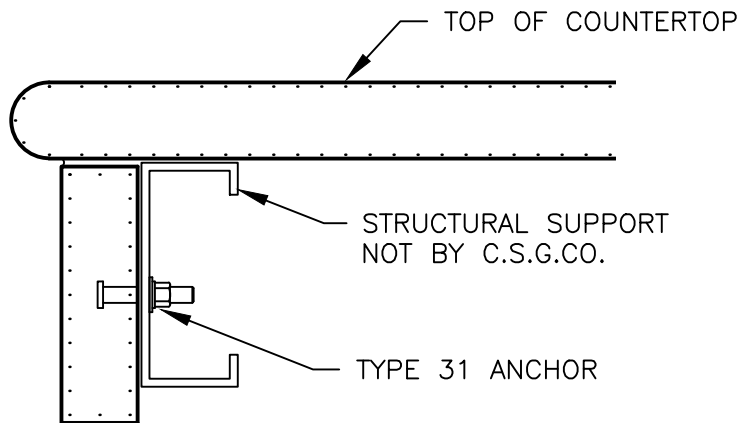

SECTION W/ SQUARE EDGE

SECTION W/ RADIUS EDGE

SECTION W/ BULLNOSE EDGE

DESCRIPTION:

COUNTERTOP SECTIONS

SCALE:

4" = 1'-0"

DRAWN BY: