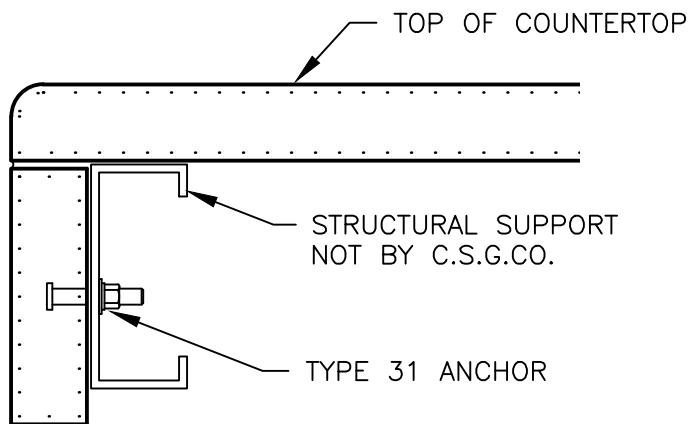

SECTION W/ SQUARE EDGE

SECTION W/ RADIUS EDGE

SECTION W/ BULLNOSE EDGE

DESCRIPTION:

COUNTERTOP SECTIONS

SCALE:

4" = 1'-0"

DRAWN BY: