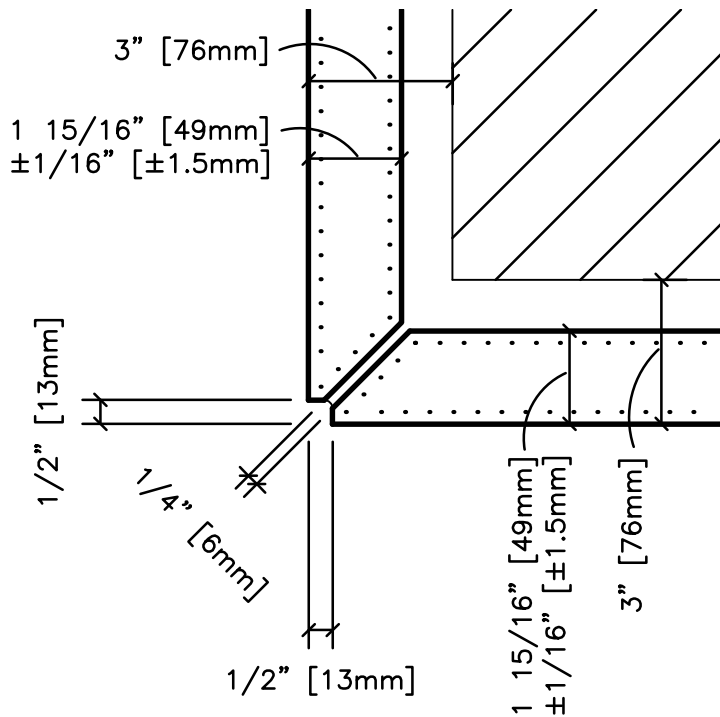

3/8" X 3/8" QUIRK MITER CORNER WITH 1/8" JOINT

1/2" X 1/2" QUIRK MITER CORNER WITH 1/4" JOINT

DESCRIPTION:

OUTSIDE QUIRK MITER CORNER

SCALE:

3" = 1'-0"

DRAWN BY:

LB